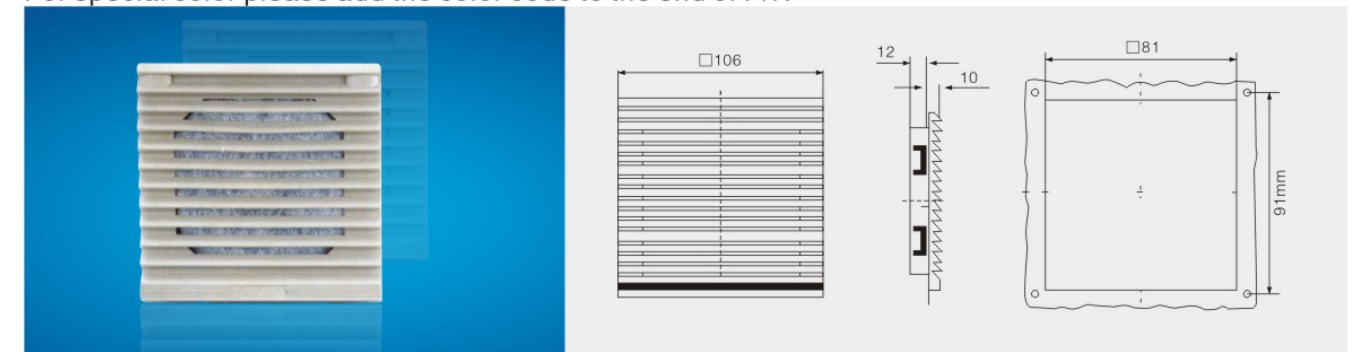

P/N	Model	Outline size	Panel hole size	Fan code	Voltage (V)	Power (W)	Freq (HZ)	Air volume m³/min	Noise (db)
PF801	ZL801	106*106*10mm	81*81mm	None	None	None	None	None	None
PF1S825L11	ZL801			AF825S11L	110v	14	50/60	30	30
PF1B825L11	ZL801			AF825B11L	110v	14		32	30
PF1S825L22	ZL801			AF825S22L	220v	16	30	30	
PF1B825L22	ZL801			AF825B22L	220v	16	32	30	

For special color please add the color code to the end of P/N