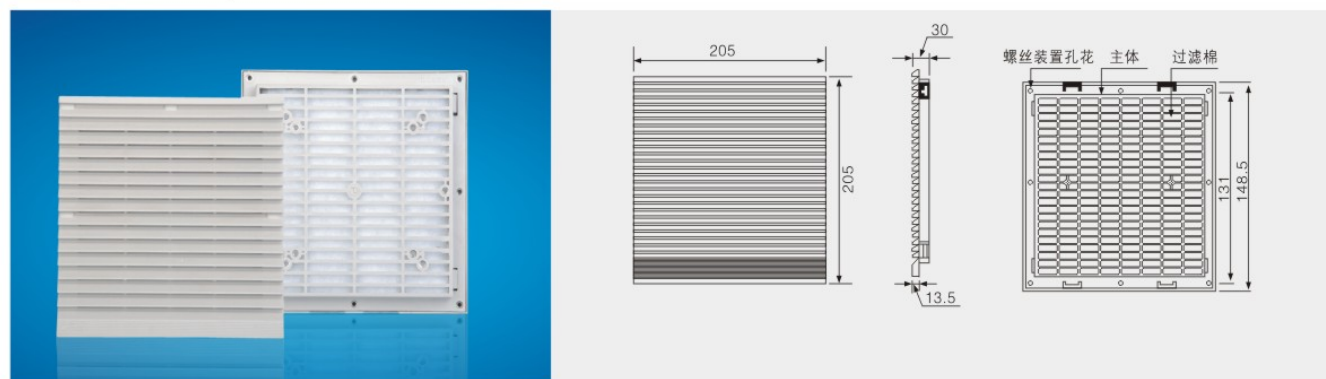

P/N	Model	Outline size	Panel hole size	Fan code	Air volume m³/min	Noise (db)
PF205	ZL205	205*205*13.5MM	177*177MM	None	None	None
PF205.1225	ZL205			with 120*120*25mm fan	85	32
PF205.1238	ZL205			with 120*120*38mm fan	138	39
PF205.1551	ZL205			with 150*150*150mm fan	330	50
PF205.1552	ZL205			with 172*150*50mm fan	330	50
PF205.1752	ZI205			with 172*172*50mm fan	330	50

For special color please add the color code to the end of P/N