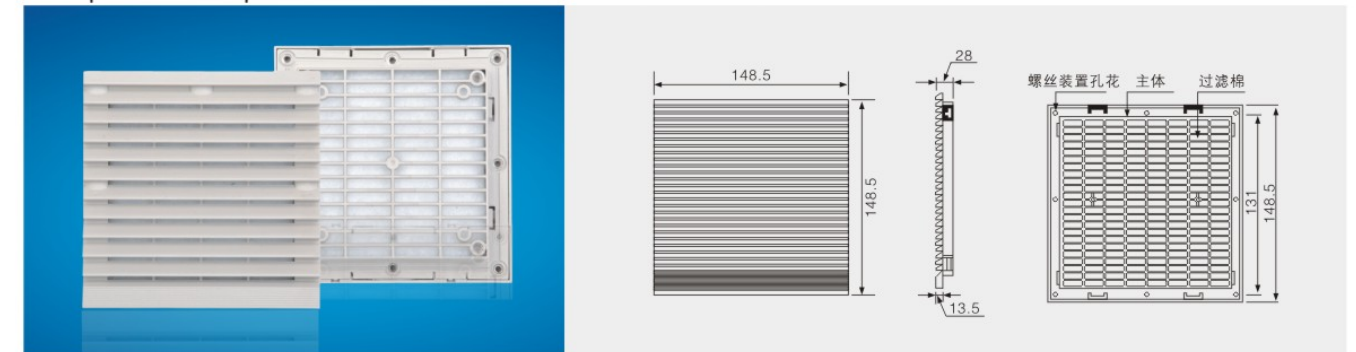

P/N	Model	Outline size	Panel hole size	Fan code	Voltage (V)	Power (W)	Freq (HZ)	Air volume m³/min	Noise (db)
PF803	ZL803	148.5*148.5*13.5mm	120*120mm	None	None	None	None	None	None
PF3S1225L11	ZL803	148.5*148.5*13.5mm	120*120mm	AF1225S11L	110v	15	50/60	85	32
PF3B1225L11	ZL803	148.5*148.5*13.5mm	120*120mm	AF1225B11L	110v	15	50/60	90	32
PF3S1225L22	ZL803	148.5*148.5*13.5mm	120*120mm	AF1225S22L	220v	15	50/60	85	32
PF3B1225L22	ZL803	148.5*148.5*13.5mm	120*120mm	AF1225B22L	220v	15	50/60	90	32
PF3S1238L11	ZL803	148.5*148.5*13.5mm	120*120mm	AF1238S11L	110v	19	50/60	138	39
PF3B1238L11	ZL803	148.5*148.5*13.5mm	120*120mm	AF1238B11L	110v	20	50/60	148	39
PF3S1238L22	ZL803	148.5*148.5*13.5mm	120*120mm	AF1238S22L	220v	19	50/60	138	39
PF3B1238L22	ZL803	148.5*148.5*13.5mm	120*120mm	AF1238B22L	220v	20	50/60	148	39
PF3S12387L11	ZL803	148.5*148.5*13.5mm	120*120mm	AF12387S11L	110v	22	50/60	160	43
PF3B12387L11	ZL803	148.5*148.5*13.5mm	120*120mm	AF12387B11L	110v	21	50/60	172	43
PF3S12387L22	ZL803	148.5*148.5*13.5mm	120*120mm	AF12387S22L	220v	22	50/60	160	43
PF3B12387L22	ZL803	148.5*148.5*13.5mm	120*120mm	AF12387B22L	220v	21	50/60	172	43

For special color please add the color code to the end of P/N