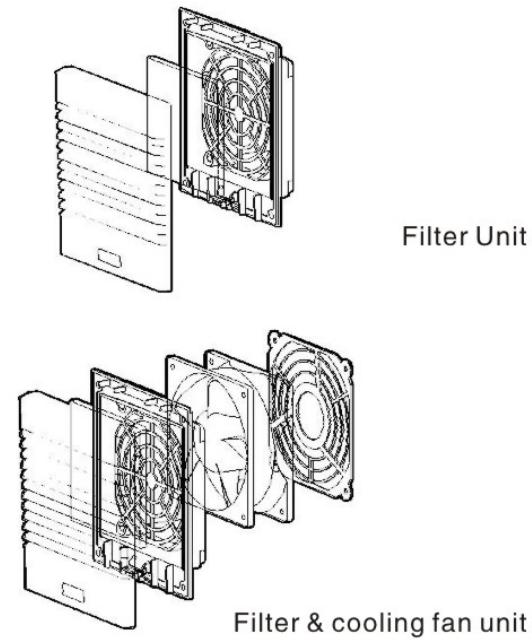

- ◆ The filter is consists of hood , filter and mainbody to protect the dust into the equipment.
- ◆ Filter panel material: ABS plastic, filtration efficiency of 73%
- ◆ Operating temperature / humidity range: (non condensing state) temperature -20 C ~+65 C, humidity 0%~95%
- ◆ Protection level: E N 60529 I P 54 (not suitable for outdoor equipment).

### INSTALLATION METHOD

P/N	Model	Outline size	Panel hole size	Fan code	Voltage (V)	Power (W)	Freq (HZ)	Air volume m <sup>3</sup> /min	Noise (db)
PF801	ZL801	106*106*10mm	81*81mm	None	None	None	None	None	None
PF1S825L11	ZL801			AF825S11L	110v	14	50/60	30	30
PF1B825L11	ZL801			AF825B11L	110v	14		32	30
PF1S825L22	ZL801			AF825S22L	220v	16	30	30	
PF1B825L22	ZL801			AF825B22L	220v	16	32	30	