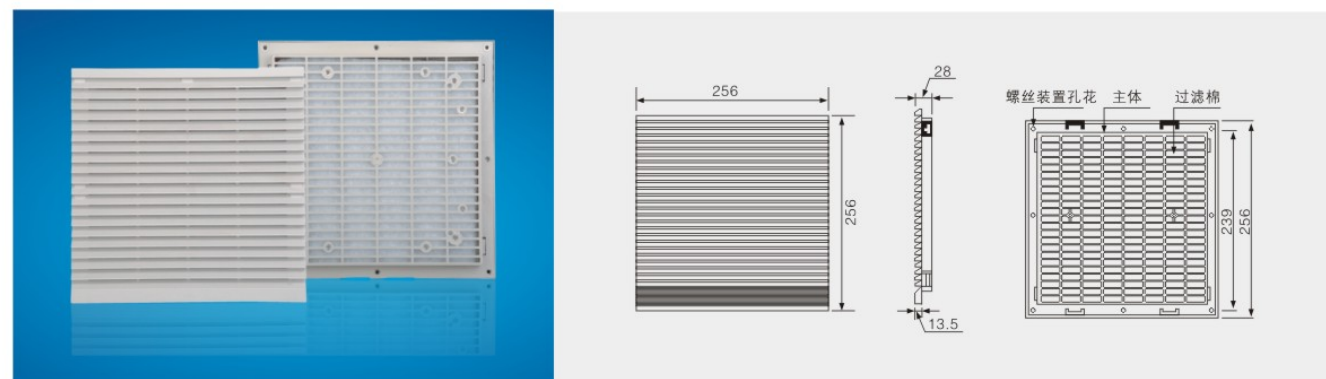

P/N	Model	Outline size	Panel hole size	Fan code	Air volume m³/min	Noise (db)
PF256	ZI256	256*256*13.5MM	225*225MM	None	None	None
PF256.1552	ZL256			with 172*150*50mm fan	330	330
PF256.1752	ZL256			with 172*172*50mm fan	330	330
PF805.18060	ZL805			with 180*180*60mm fan	618	60
PF256.20060	ZL256			with 200*200*60mm fan	618	618
PF256.22580	ZI256			with 225*225*80mm fan	1150	1150

For special color please add the color code to the end of P/N