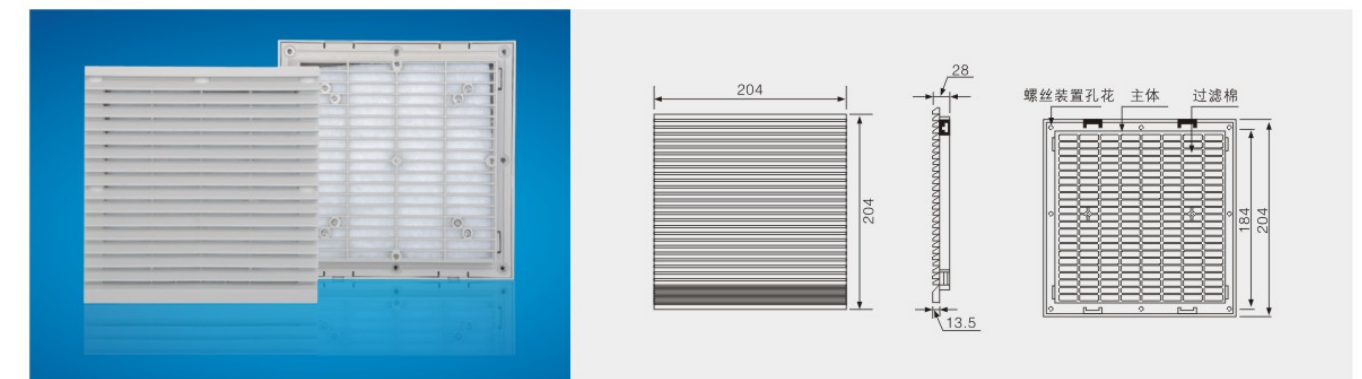

P/N	Model	Outline size	Panel hole size	Fan code	Air volume m³/min	Noise (db)
PF804	ZL804	204*204*13.5MM	172*172MM	None	None	None
PF804.1225	ZL804			with 120*120*25mm fan	85	32
PF804.1238	ZL804			with 120*120*38mm fan	138	39
PF804.1551	ZL804			with 150*150*150mm fan	330	50
PF804.1552	ZL804			with 172*150*50mm fan	330	50
PF804.1752	ZL804			with 172*172*50mm fan	330	50

For special color please add the color code to the end of P/N