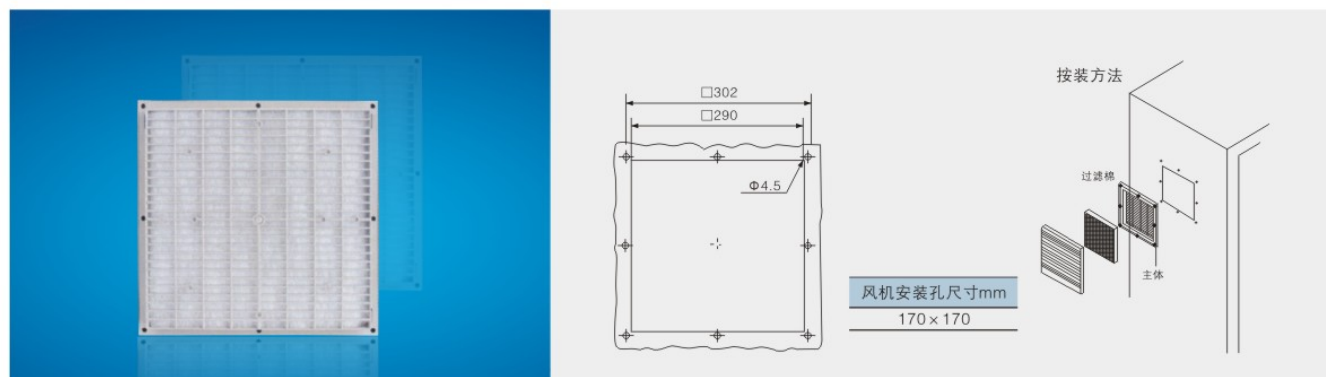

P/N	Model	Outline size	Panel hole size	Fan code	Air volume m³/min	Noise (db)
PF320	ZL320	323*323*13.5MM	290*290MM	None	None	None

For special color please add the color code to the end of P/N