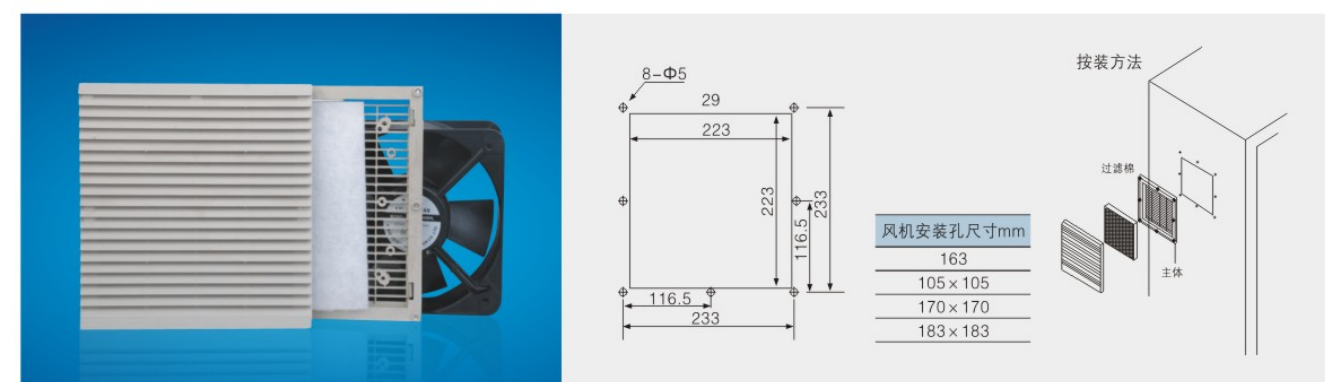

P/N	Model	Outline size	Panel hole size	Fan code	Air volume m³/min	Noise (db)
PF805	ZI805	255*255*13.5MM	223*223MM	None	None	None
PF805.1552	ZL805			with 172*150*50mm fan	330	50
PF805.1752	ZL805			with 172*172*50mm fan	330	50
PF805.18060	ZL805			with 180*180*60mm fan	618	60
PF805.20060	ZL805			with 200*200*60mm fan	618	60
PF805.22580	ZI805			with 225*225*80mm fan	1150	69

For special color please add the color code to the end of P/N