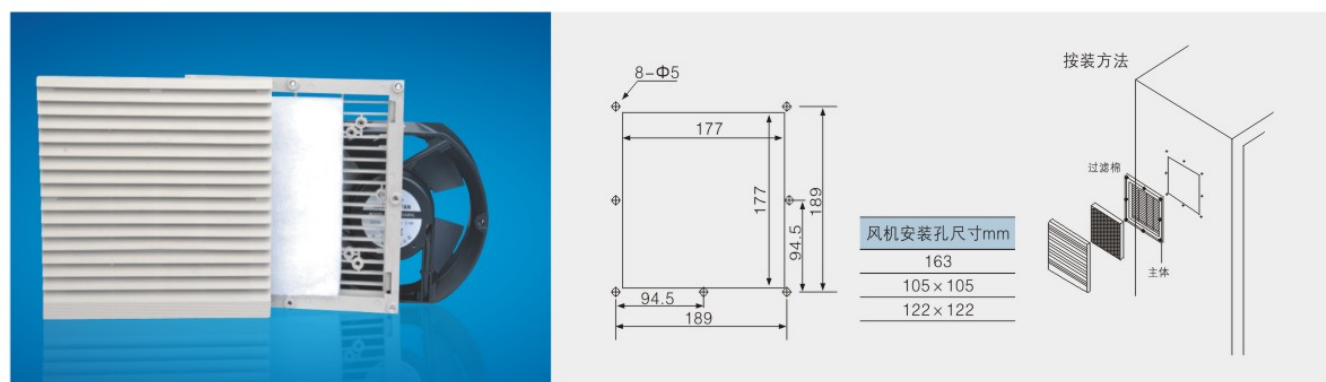

P/N	Model	Outline size	Panel hole size	Fan code	Air volume m³/min	Noise (db)
PF205	ZL205	205*205*13.5MM	177*177MM	None	None	None
PF205.1225	ZL205			with 120*120*25mm fan	85	32
PF205.1238	ZL205			with 120*120*38mm fan	138	39
PF205.1551	ZL205			with 150*150*150mm fan	330	50
PF205.1552	ZL205			with 172*150*50mm fan	330	50
PF205.1752	ZI205			with 172*172*50mm fan	330	50

For special color please add the color code to the end of P/N