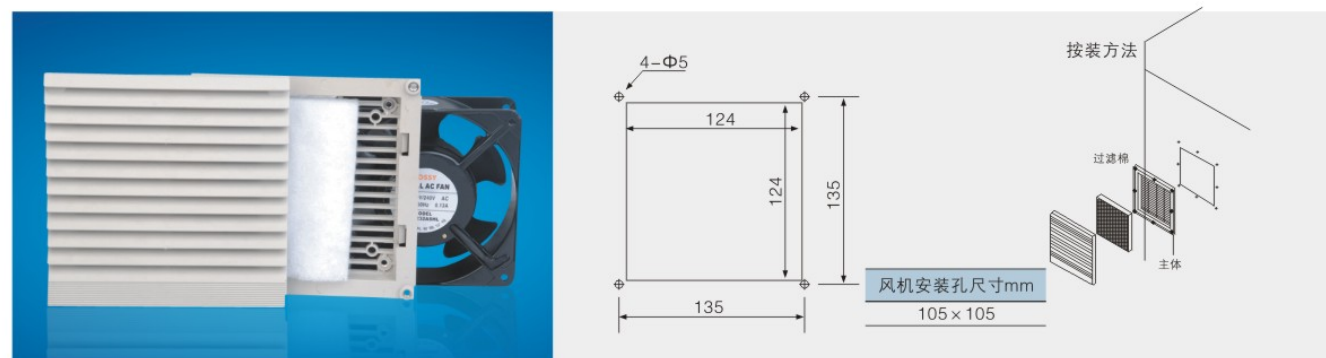

P/N	Model	Outline size	Panel hole size	Fan code	Voltage (V)	Power (W)	Freq (HZ)	Air volume m³/min	Noise (db)
PF150	ZL150	150*150*13.5mm	124*124mm	None	None	None	None	None	None
FL3S1225L11	ZL150			AF1225S11L	110v	15	50/60	85	32
FL3B1225L11	ZL150			AF1225B11L	110v	15			
FL3S1225L22	ZL150			AF1225S22L	220v	15			
FL3B1225L22	ZL150			AF1225B22L	220v	15			
FL3S1238L11	ZL150			AF1238S11L	110v	19			
FL3B1238L11	ZL150			AF1238B11L	110v	20			
FL3S1238L22	ZL150			AF1238S22L	220v	19			
FL3B1238L22	ZL150			AF1238B22L	220v	20			
FL3S12387L11	ZL150			AF12387S11L	110v	22			
FL3B12387L11	ZL150			AF12387B11L	110v	21			
FL3S12387L22	ZL150			AF12387S22L	220v	22			
FL3B12387L22	ZL150			AF12387B22L	220v	21			

For special color please add the color code to the end of P/N