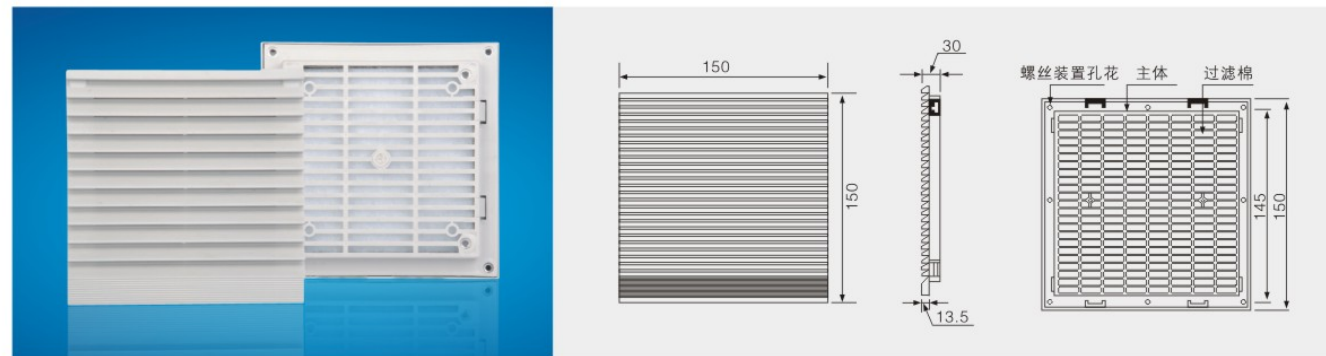

P/N	Model	Outline size	Panel hole size	Fan code	Voltage (V)	Power (W)	Freq (HZ)	Air volume m³/min	Noise (db)
PF150	ZL150	150*150*13.5mm	124*124mm	None	None	None	None	None	None
FL3S1225L11	ZL150			AF1225S11L	110v	15	50/60	85	32
FL3B1225L11	ZL150			AF1225B11L	110v	15			
FL3S1225L22	ZL150			AF1225S22L	220v	15			
FL3B1225L22	ZL150			AF1225B22L	220v	15			
FL3S1238L11	ZL150			AF1238S11L	110v	19			
FL3B1238L11	ZL150			AF1238B11L	110v	20			
FL3S1238L22	ZL150			AF1238S22L	220v	19			
FL3B1238L22	ZL150			AF1238B22L	220v	20			
FL3S12387L11	ZL150			AF12387S11L	110v	22			
FL3B12387L11	ZL150			AF12387B11L	110v	21			
FL3S12387L22	ZL150			AF12387S22L	220v	22			
FL3B12387L22	ZL150			AF12387B22L	220v	21			

For special color please add the color code to the end of P/N