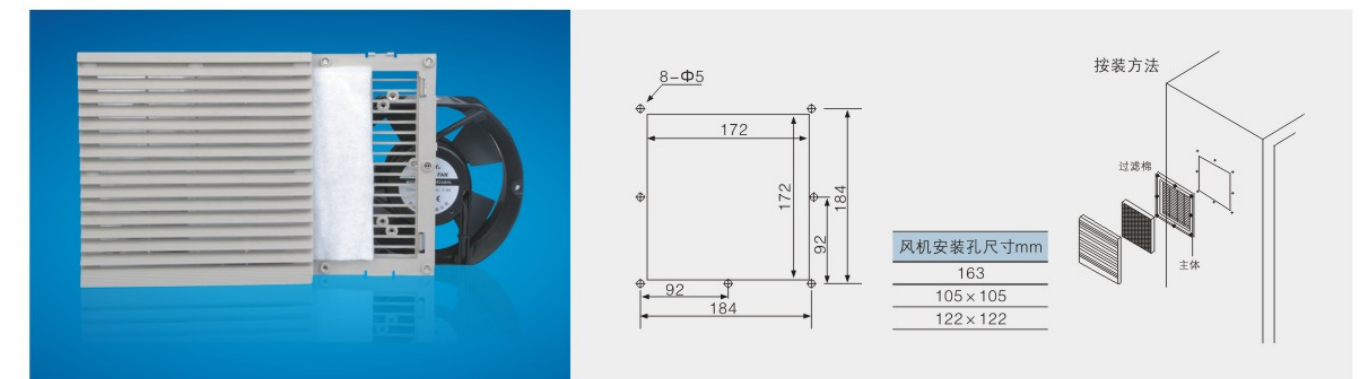

P/N	Model	Outline size	Panel hole size	Fan code	Air volume m³/min	Noise (db)
PF804	ZL804	204*204*13.5MM	172*172MM	None	None	None
PF804.1225	ZL804			with 120*120*25mm fan	85	32
PF804.1238	ZL804			with 120*120*38mm fan	138	39
PF804.1551	ZL804			with 150*150*150mm fan	330	50
PF804.1552	ZL804			with 172*150*50mm fan	330	50
PF804.1752	ZL804			with 172*172*50mm fan	330	50

For special color please add the color code to the end of P/N