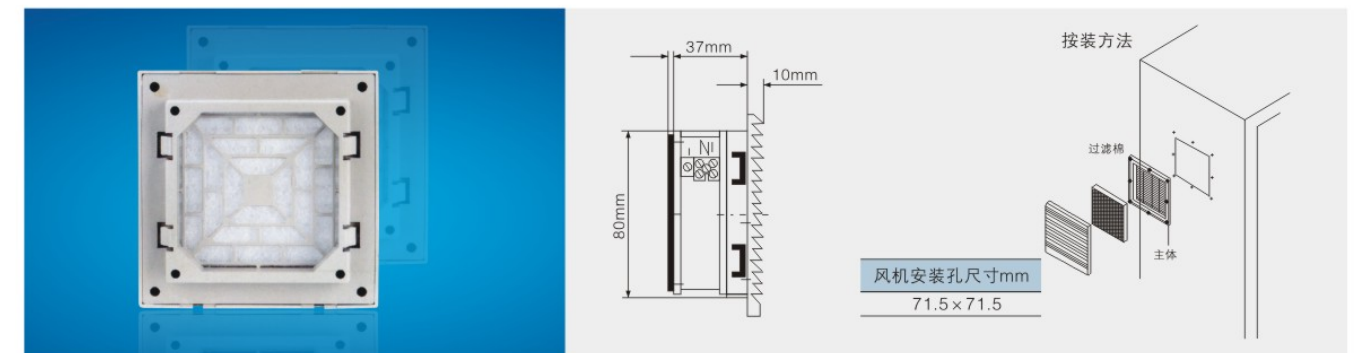

P/N	Model	Outline size	Panel hole size	Fan code	Voltage (V)	Power (W)	Freq (HZ)	Air volume m³/min	Noise (db)
PF801	ZL801	106*106*10mm	81*81mm	None	None	None	None	None	None
PF1S825L11	ZL801			AF825S11L	110v	14	50/60	30	30
PF1B825L11	ZL801			AF825B11L	110v	14		32	30
PF1S825L22	ZL801			AF825S22L	220v	16	30	30	
PF1B825L22	ZL801			AF825B22L	220v	16	32	30	

For special color please add the color code to the end of P/N