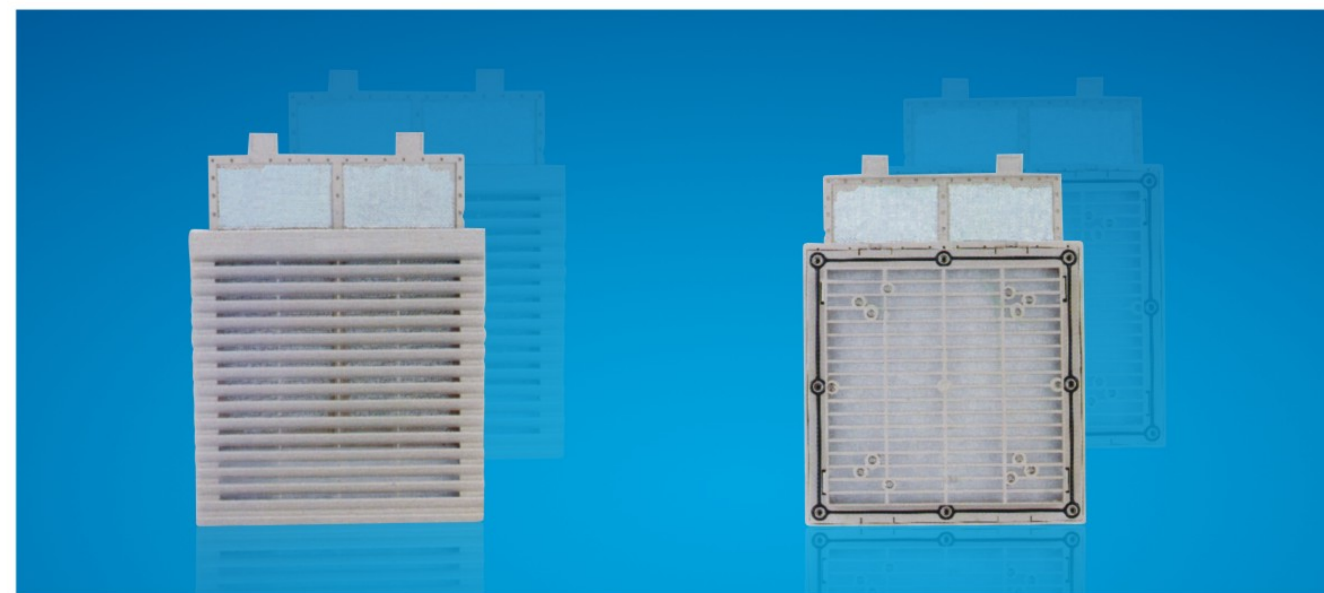

P/N	Model	Outline size	Panel hole size	Fan code	Air volume m³/min	Noise (db)
PF320	ZL320	323*323*13.5MM	290*290MM	None	None	None

For special color please add the color code to the end of P/N