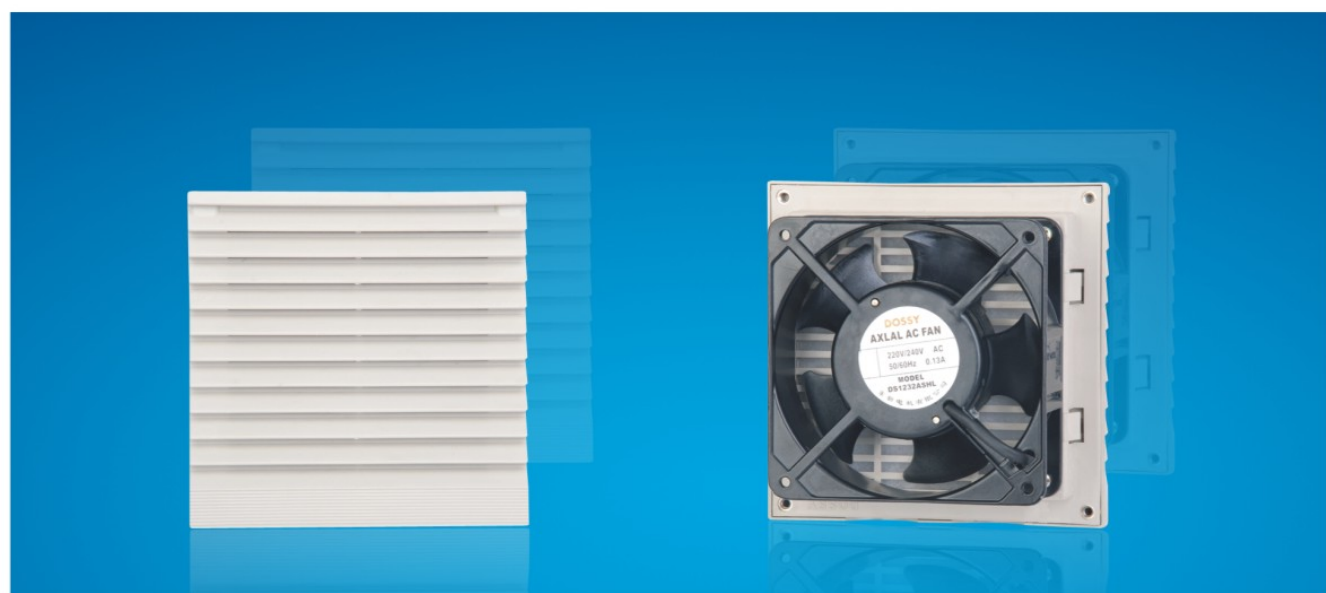

P/N	Model	Outline size	Panel hole size	Fan code	Air volume m³/min	Noise (db)
PF205	ZL205	205*205*13.5MM	177*177MM	None	None	None
PF205.1225	ZL205			with 120*120*25mm fan	85	32
PF205.1238	ZL205			with 120*120*38mm fan	138	39
PF205.1551	ZL205			with 150*150*150mm fan	330	50
PF205.1552	ZL205			with 172*150*50mm fan	330	50
PF205.1752	ZI205			with 172*172*50mm fan	330	50

For special color please add the color code to the end of P/N

P/N	Model	Outline size	Panel hole size	Fan code	Air volume m³/min	Noise (db)
PF805	ZI805	255*255*13.5MM	223*223MM	None	None	None
PF805.1552	ZL805			with 172*150*50mm fan	330	50
PF805.1752	ZL805			with 172*172*50mm fan	330	50
PF805.18060	ZL805			with 180*180*60mm fan	618	60
PF805.20060	ZL805			with 200*200*60mm fan	618	60
PF805.22580	ZI805			with 225*225*80mm fan	1150	69

For special color please add the color code to the end of P/N