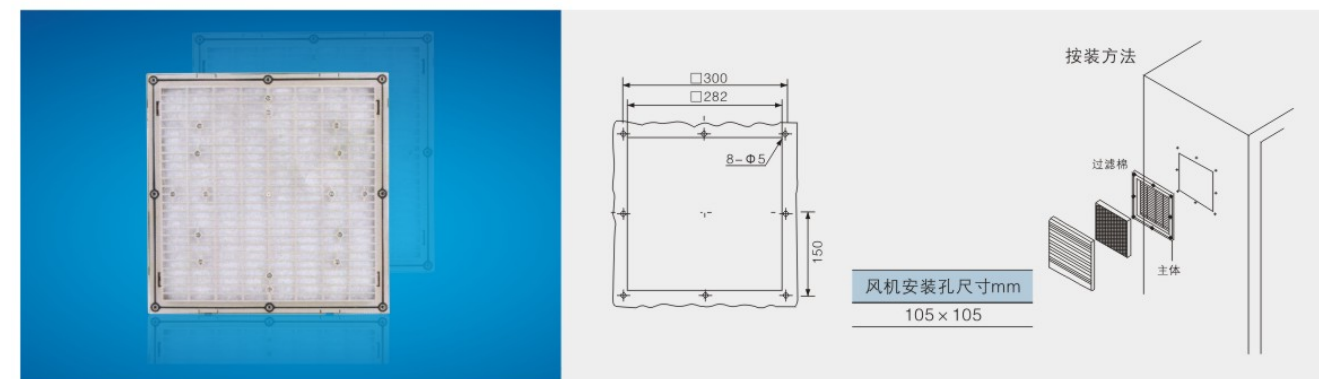

P/N	Model	Outline size	Panel hole size	Fan code	Air volume m³/min	Noise (db)
PF806	ZL806	320*320*13.5MM	282*282MM	None	None	None
PF806.22060	ZL806			with 220*220*60mm fan	618	60
PF806.20060	ZL806			with 200*200*60mm fan	618	60
PF806.22580	ZI806			with 225*225*80mm fan	1150	69

For special color please add the color code to the end of P/N