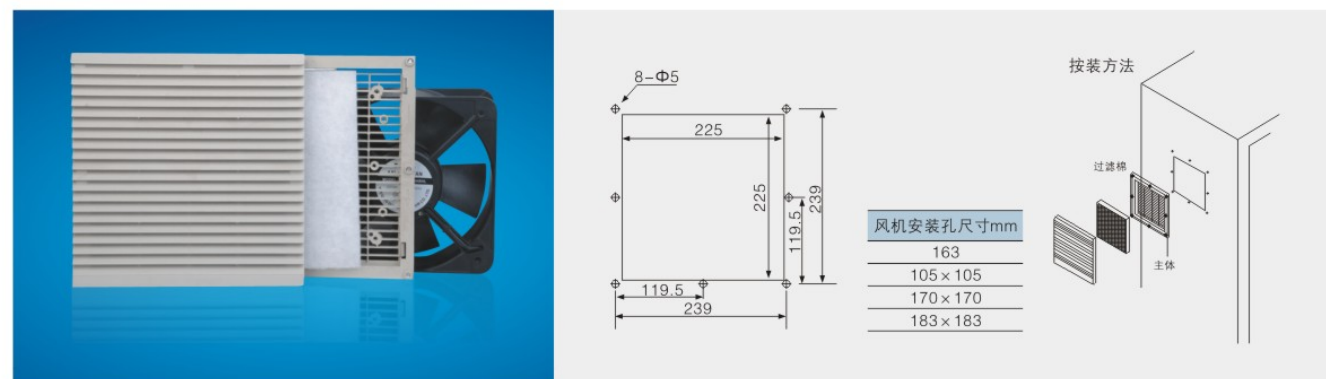

P/N	Model	Outline size	Panel hole size	Fan code	Air volume m³/min	Noise (db)
PF256	ZI256	256*256*13.5MM	225*225MM	None	None	None
PF256.1552	ZL256			with 172*150*50mm fan	330	330
PF256.1752	ZL256			with 172*172*50mm fan	330	330
PF805.18060	ZL805			with 180*180*60mm fan	618	60
PF256.20060	ZL256			with 200*200*60mm fan	618	618
PF256.22580	ZI256			with 225*225*80mm fan	1150	1150

For special color please add the color code to the end of P/N