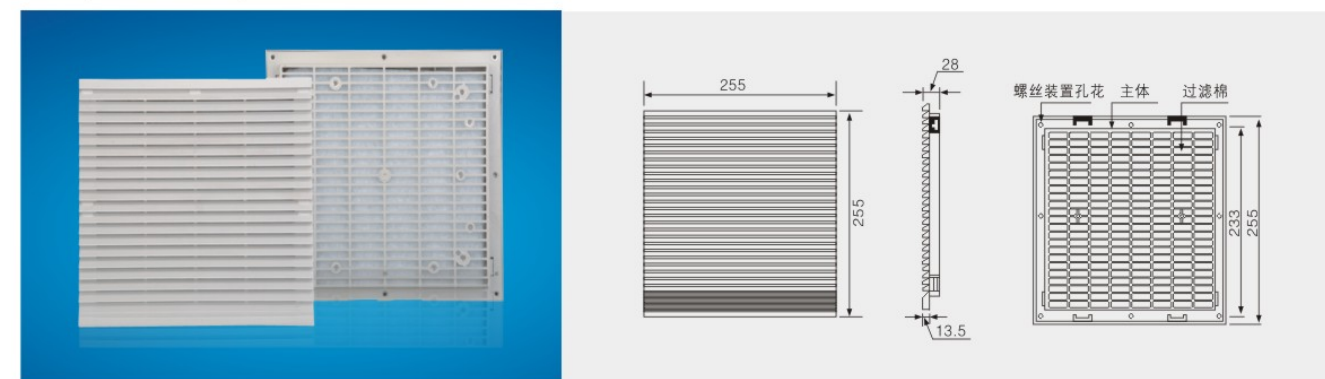

P/N	Model	Outline size	Panel hole size	Fan code	Air volume m³/min	Noise (db)
PF805	ZI805	255*255*13.5MM	223*223MM	None	None	None
PF805.1552	ZL805			with 172*150*50mm fan	330	50
PF805.1752	ZL805			with 172*172*50mm fan	330	50
PF805.18060	ZL805			with 180*180*60mm fan	618	60
PF805.20060	ZL805			with 200*200*60mm fan	618	60
PF805.22580	ZI805			with 225*225*80mm fan	1150	69

For special color please add the color code to the end of P/N