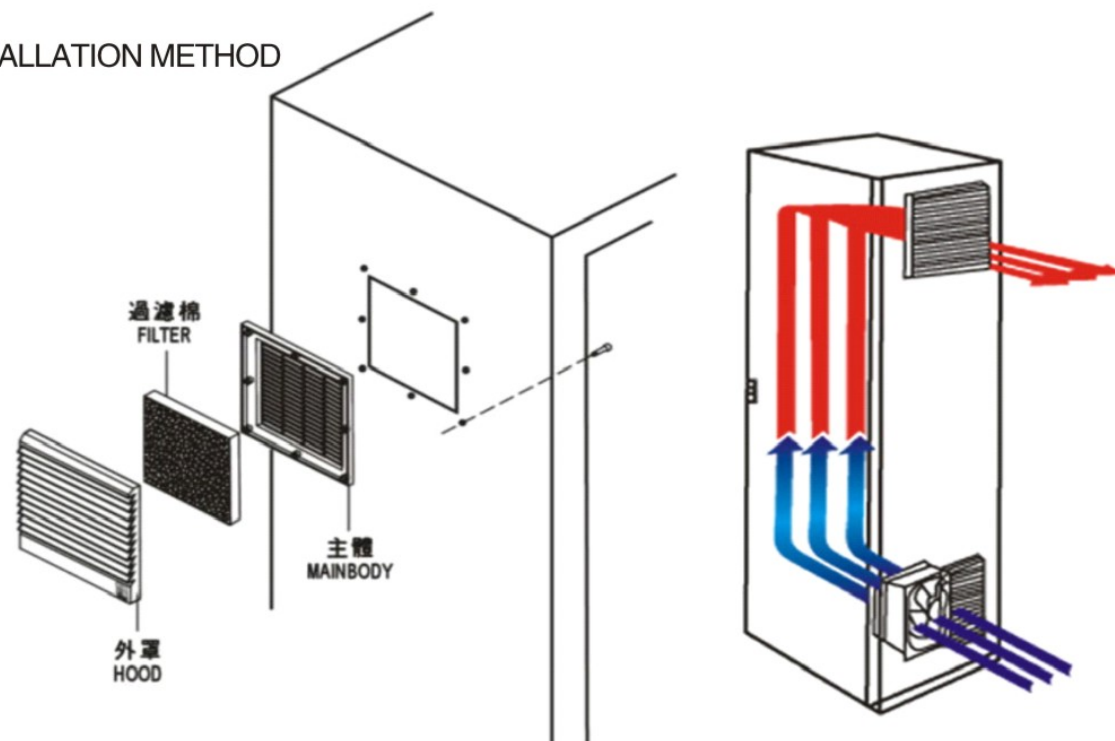

INSTALLATION METHOD