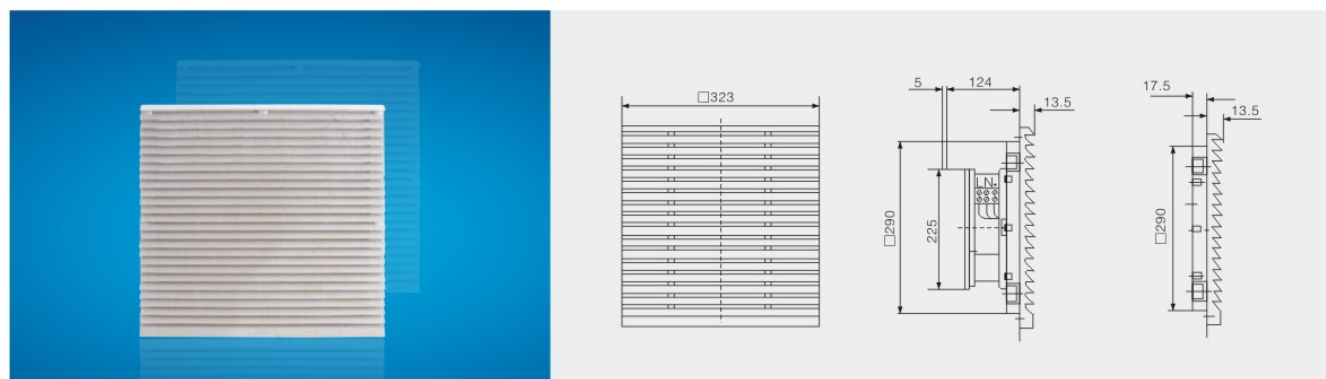

P/N	Model	Outline size	Panel hole size	Fan code	Air volume m³/min	Noise (db)
PF320	ZL320	323*323*13.5MM	290*290MM	None	None	None

For special color please add the color code to the end of P/N