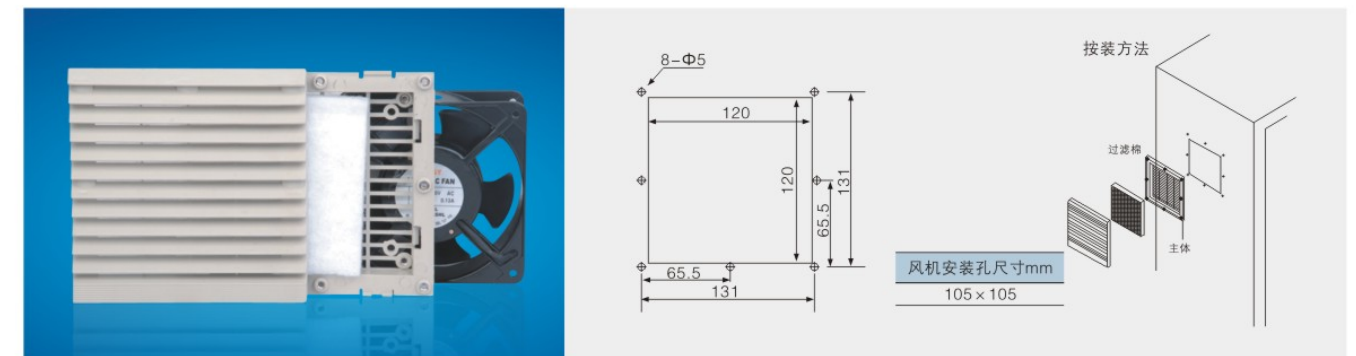

P/N	Model	Outline size	Panel hole size	Fan code	Voltage (V)	Power (W)	Freq (HZ)	Air volume m³/min	Noise (db)
PF803	ZL803	148.5*148.5*13.5mm	120*120mm	None	None	None	None	None	None
PF3S1225L11	ZL803	148.5*148.5*13.5mm	120*120mm	AF1225S11L	110v	15	50/60	85	32
PF3B1225L11	ZL803	148.5*148.5*13.5mm	120*120mm	AF1225B11L	110v	15	50/60	90	32
PF3S1225L22	ZL803	148.5*148.5*13.5mm	120*120mm	AF1225S22L	220v	15	50/60	85	32
PF3B1225L22	ZL803	148.5*148.5*13.5mm	120*120mm	AF1225B22L	220v	15	50/60	90	32
PF3S1238L11	ZL803	148.5*148.5*13.5mm	120*120mm	AF1238S11L	110v	19	50/60	138	39
PF3B1238L11	ZL803	148.5*148.5*13.5mm	120*120mm	AF1238B11L	110v	20	50/60	148	39
PF3S1238L22	ZL803	148.5*148.5*13.5mm	120*120mm	AF1238S22L	220v	19	50/60	138	39
PF3B1238L22	ZL803	148.5*148.5*13.5mm	120*120mm	AF1238B22L	220v	20	50/60	148	39
PF3S12387L11	ZL803	148.5*148.5*13.5mm	120*120mm	AF12387S11L	110v	22	50/60	160	43
PF3B12387L11	ZL803	148.5*148.5*13.5mm	120*120mm	AF12387B11L	110v	21	50/60	172	43
PF3S12387L22	ZL803	148.5*148.5*13.5mm	120*120mm	AF12387S22L	220v	22	50/60	160	43
PF3B12387L22	ZL803	148.5*148.5*13.5mm	120*120mm	AF12387B22L	220v	21	50/60	172	43

For special color please add the color code to the end of P/N