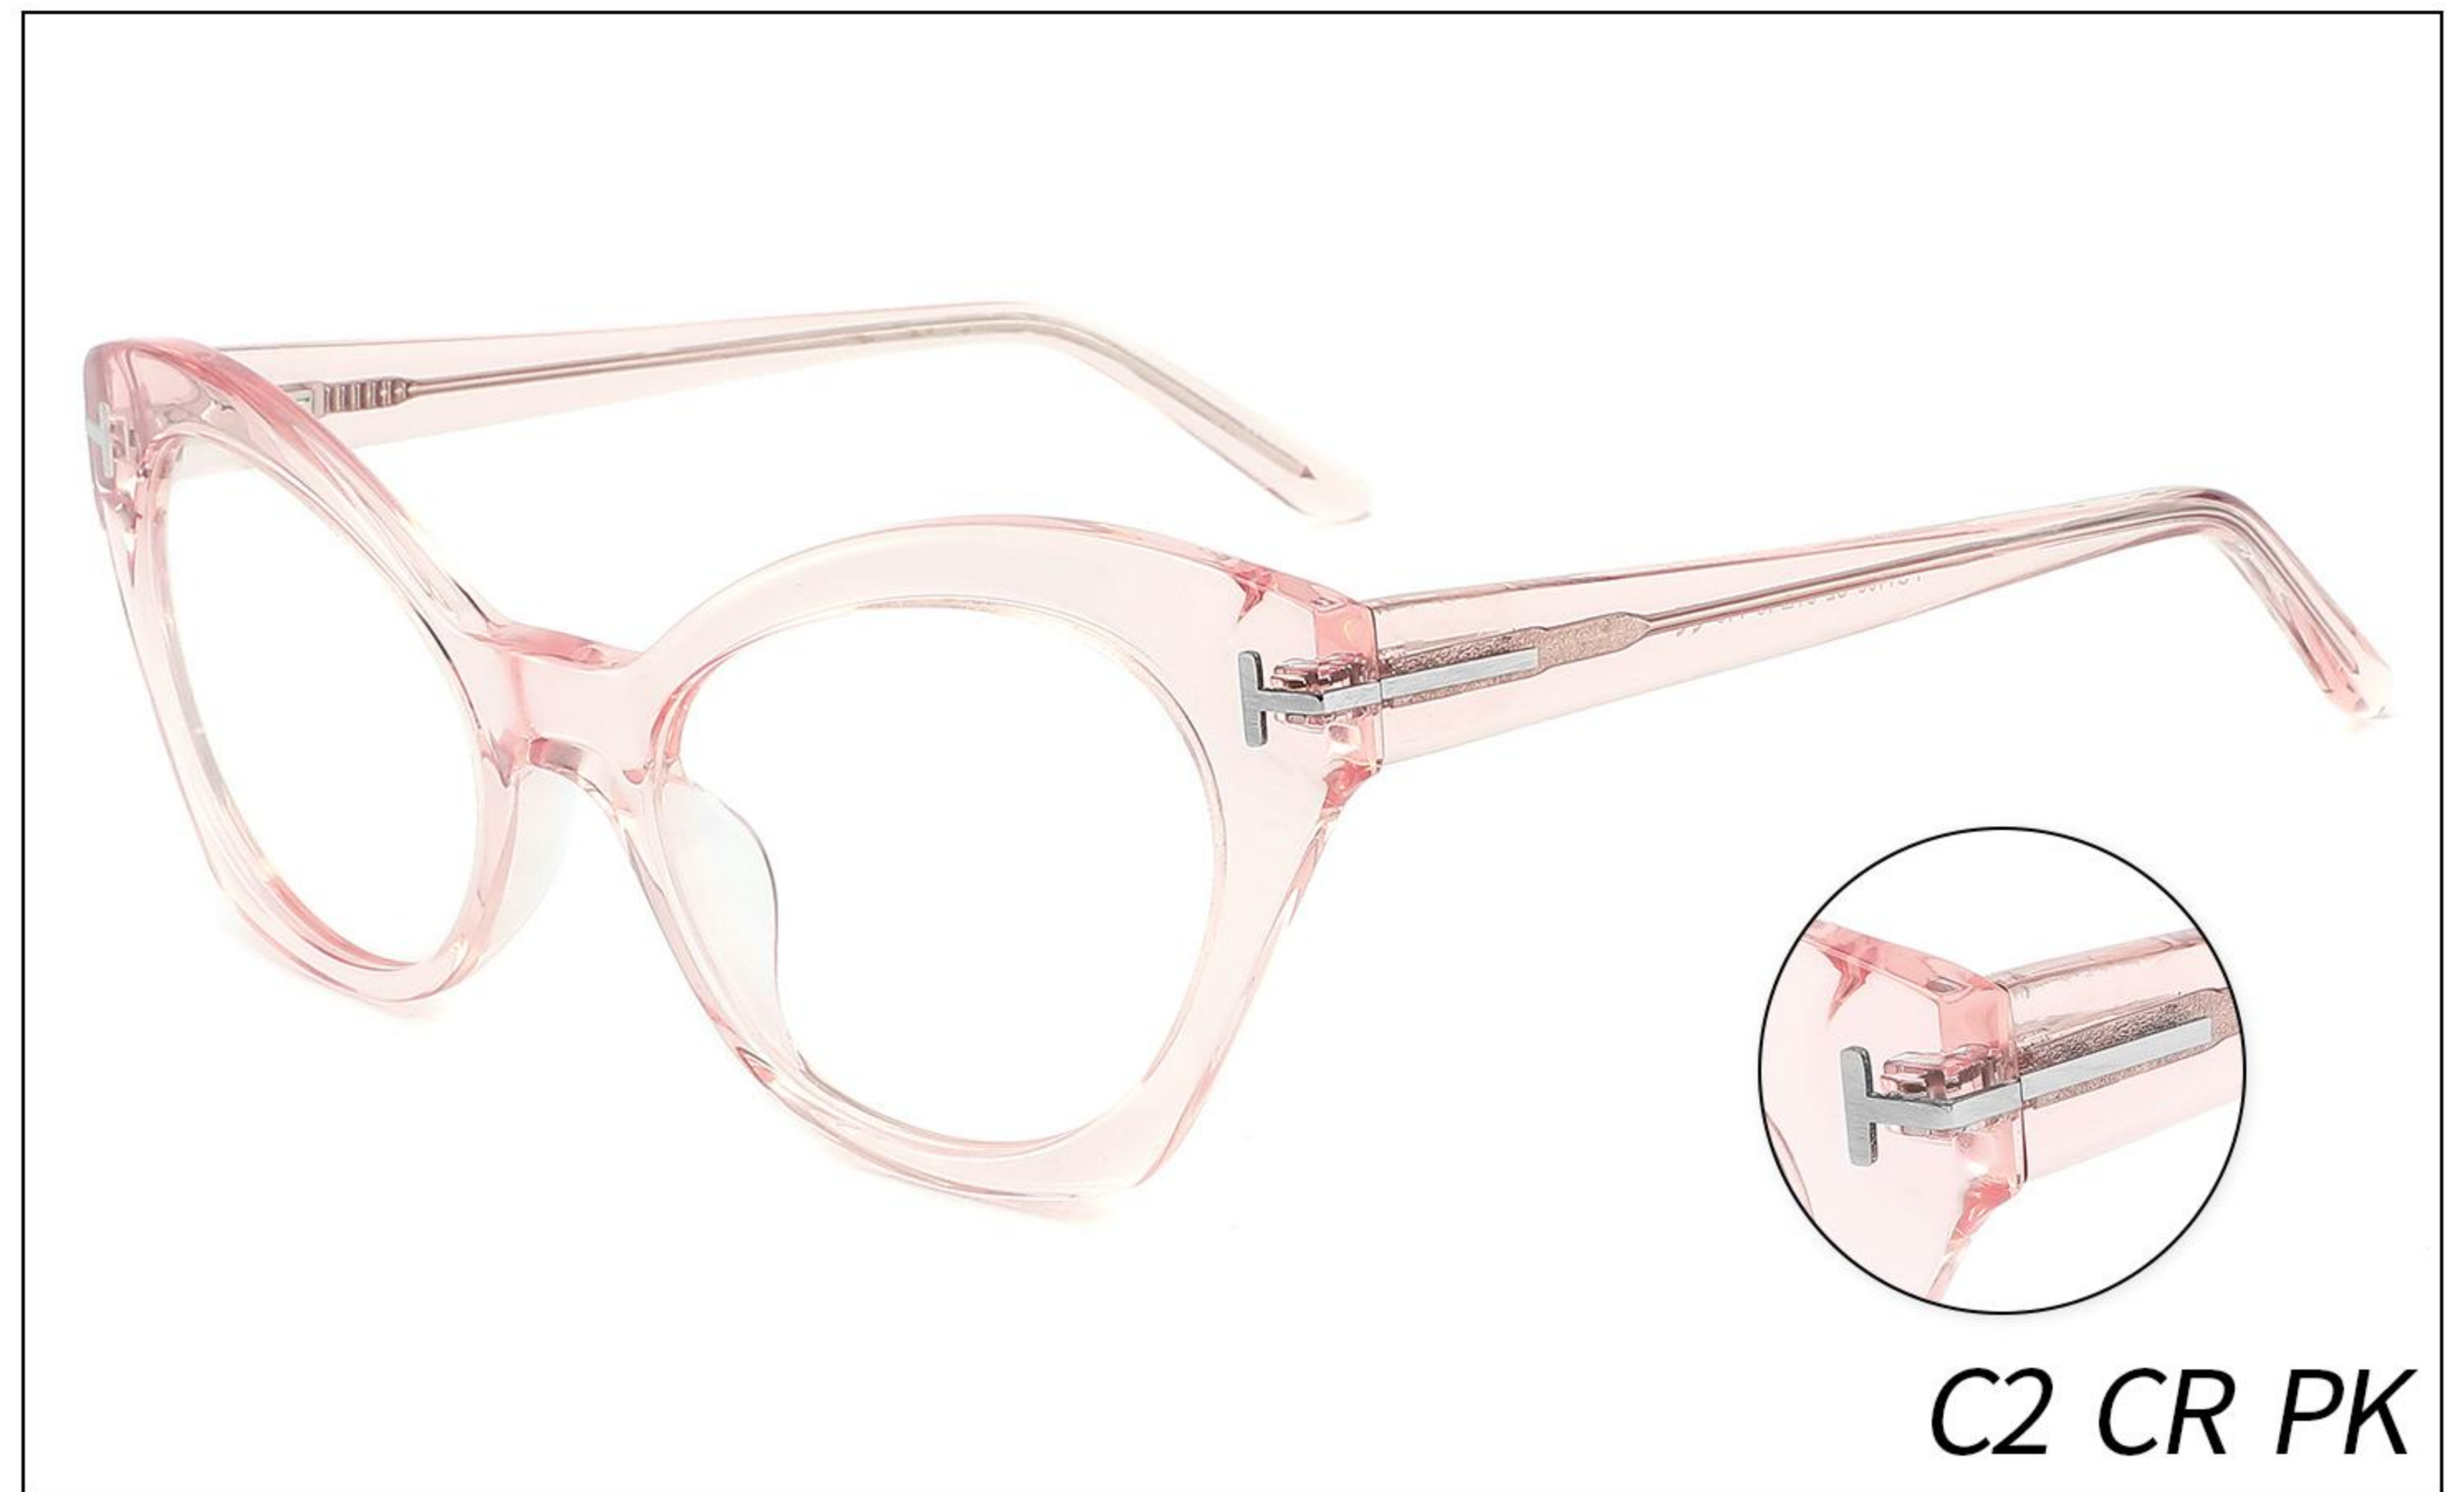

**TOM
FORD**

TOM FORD 同款同系列

Model:FG1406

Size:51-19-140

The above styles can be changed to use sunglasses lenses

Model:FG1407

Size:48-20-140

The above styles can be changed to use sunglasses lenses

Model:FG1408

Size:52-18-140

The above styles can be changed to use sunglasses lenses

Model:FG1409

Size:53-17-140

The above styles can be changed to use sunglasses lenses

Model:FG1410

Size:50-20-140

The above styles can be changed to use sunglasses lenses

TOM FORD

TOM FORD 同款同系列

Model:FG1431

Size:54-17-140

The above styles can be changed to use sunglasses lenses

Model:FG1432

Size:54-18-140

The above styles can be changed to use sunglasses lenses

Model:FG1433

Size:54-17-140

C1 BK

C2 TORTOISESHELL BN

C3 TORTOISESHELL

C4 LTBU

The above styles can be changed to use sunglasses lenses