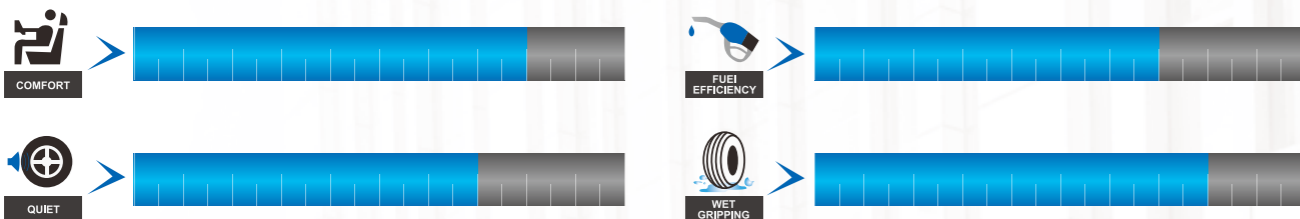

*Enterprise standardization management.

ULTIMATOUR

The ULTIMATOUR is designed for family passenger cars. Its advanced technology enables drivers to enjoy comfortable and fuel-saving driving.

Central rib combined with horizontal grooves provides nice stability, excellent acceleration and braking performance at high speed.