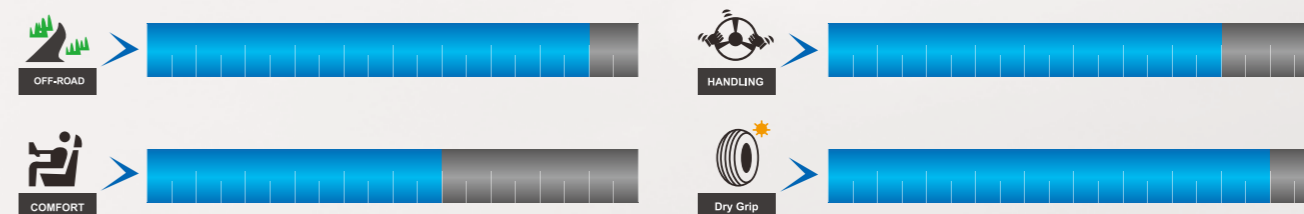

GRIPPRO AT

Wheel Inch	Size	Load Index & Speed Rate	/XL	UTQG	Load Range	Ply Rating	Labeling				UPC
							Fuel Efficiency	Wet Grip	Noise dB	Noise Grade	
15	LT235/75R15	116/113R			E	10PR	E	E	73	)	6924590244153
	31x10.50R15LT	109S			C	6PR	E	C	73	)	6924590244276
16	255/70R16	111T		480/ A/ A			E	C	72	)	6924590244122
	265/70R16	112T		480/ A/ A			E	C	72	)	6924590244139
	LT235/85R16	120/116R			E	10PR	E	E	73	)	6924590244160
	LT225/75R16	115/112R			E	10PR	E	E	73	)	6924590244177
	LT245/75R16	120/116R			E	10PR	E	E	73	)	6924590244184
	LT265/75R16	123/120R			E	10PR	E	C	75	)	6924590244191
17	LT285/75R16	126/123R			E	10PR					6924590244207
	265/70R17	115T		480/ A/ A			E	C	72	)	6924590244146
	LT245/75R17	121/118R			E	10PR	E	E	73	)	6924590244214
	LT245/70R17	119/116S			E	10PR	E	E	73	)	6924590244221
	LT265/70R17	121/118S			E	10PR	E	C	73	)	6924590244238
18	LT285/70R17	121/118S			D	8PR	E	C	75	)	6924590244245
	265/60R18	110H		480/ A/ A							6924590245266
	LT265/70R18	124/121S			E	10PR	E	C	75	)	6924590245252
	275/65R18LT	123/120S			E	10PR					6924590244269