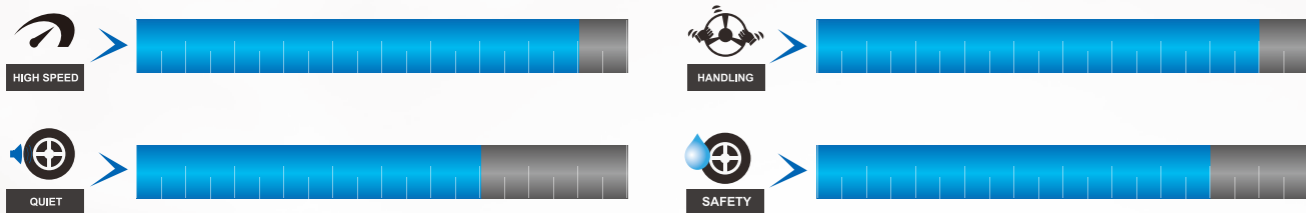

ULTIMA SPORT

The ULTIMA SPORT is an ultra high performance summer tyre designed for performance enthusiasts. With excellent traction and handling capabilities, the ULTIMA SPORT will let you start up quickly, provide stability in the straights and confidence on the bend.

"Flying wing" large inclination with single guide symmetrical pattern, ensure the tyre's super visual speed, drainage and steering performance.

Four criss-cross grooves design, ensure the excellent drainage and handling performance.

Wide groove design avoid the air flow, decrease inordinate wear, increase tyre life time.

wide Center rib ensure the guide performance.