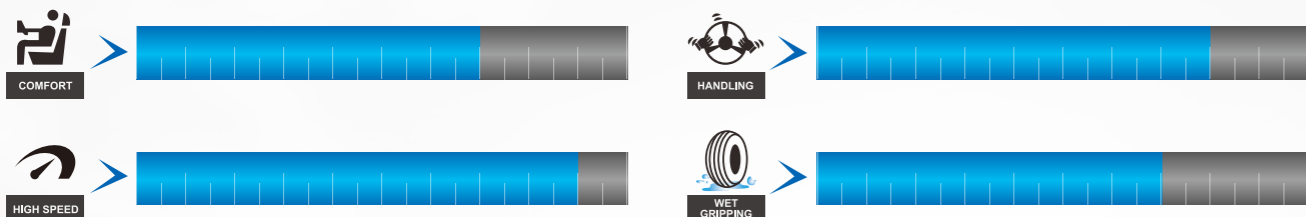

PERFORMPRO

PERFORMPRO is designed for large sedans and sports vehicles. Four wide longitudinal grooves improve safety and car control, reducing the risk of aquaplaning in wet conditions. Maximum performance in sport driving, excellent braking response and great traction at high speed.

Inside wide angle arc grooves, ensure the drainage performance, prevents the tire slipping. outside serrated design in straight rib, increases contact area when tire steering, furthermore enhance the handling performance and stability.

Wide pattern block in tyre shoulder ensure excellent sporty performance.

Willow leaf shape simulation design, with dynamic feature, effectively prevent abnormal wear of corner.

Advanced silica rubber and nano-carbon black formula effectively lower tyre rolling resistance, fuel-saving and environmental.