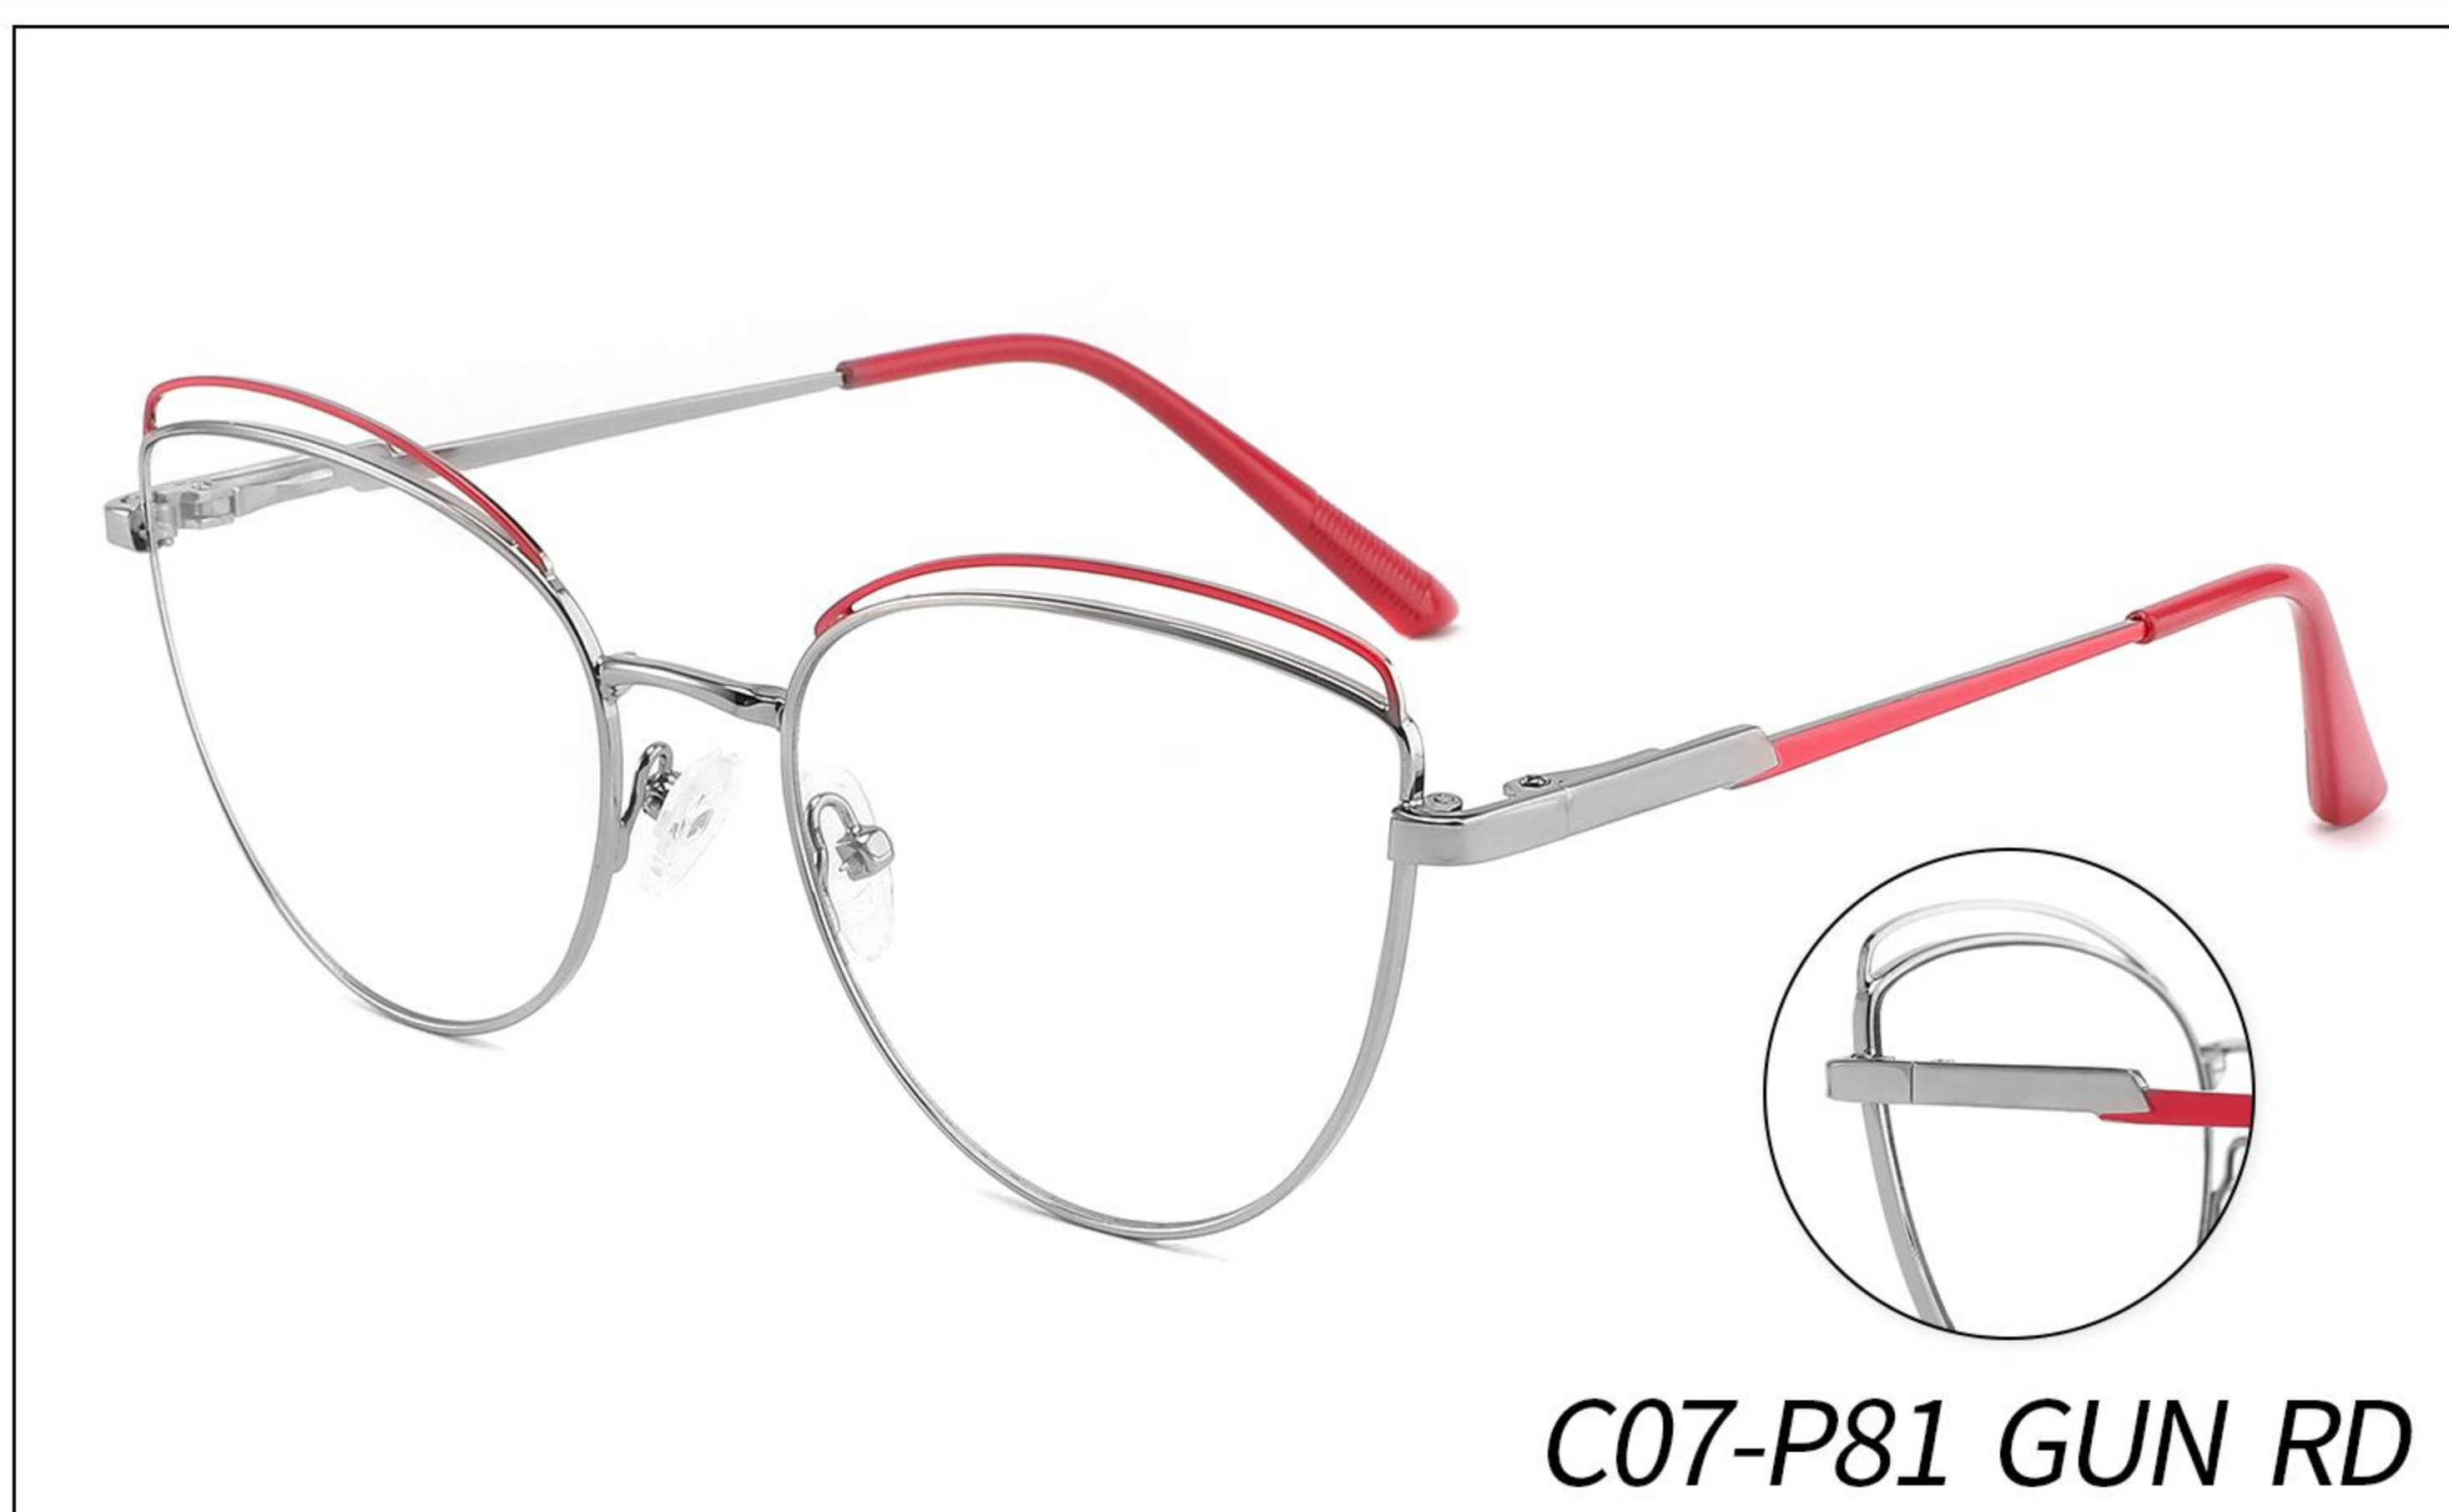

Model:ZDWH501

Size:52-19-145

The above styles can be changed to use sunglasses lenses

Model:ZDWH502

Size:54-18-140

The above styles can be changed to use sunglasses lenses

Model:ZDWH503

Size:54-18-145

Model:ZDWH504

Size:54-17-145

C86-P81 CYAN LT GOLD

C86-P81-1 RD LT GOLD

C109-P81-1 PL GOLD

C109-P81-2 BU GOLD

The above styles can be changed to use sunglasses lenses

Model:ZDWH505

Size:54-17-145

C04-P81 WHITE BK

C110-P81 OG GOLD

C112-P81 BU GOLD

C113-P81 PL GOLD

The above styles can be changed to use sunglasses lenses

Model:ZDWH506

Size:54-17-145

Size:54-17-145

C115-P81 WHITE GOLD

C116-P81 PL LT GOLD

C125-P81 BU GOLD

C126-P81 RD GOLD

The above styles can be changed to use sunglasses lenses

Model:ZDWH512

Size:55-17-145