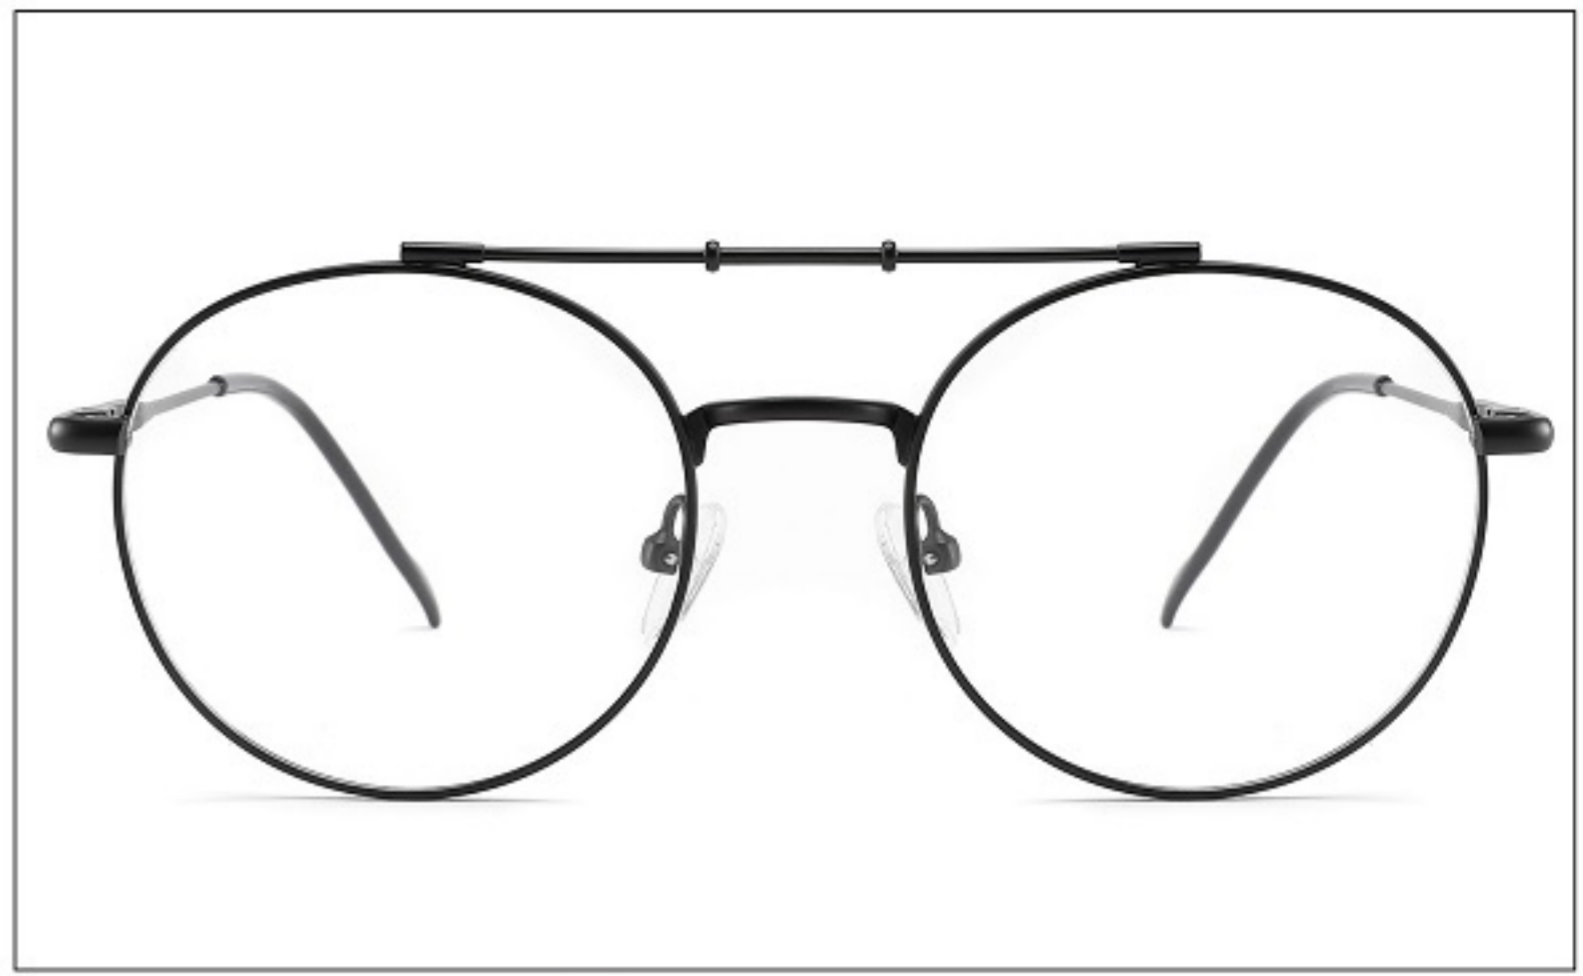

C3 SILVER BK

C4 GUN BU

Model:ZDC33027

Size:56-18-140

C1 BK

C2 GOLD BN

C3 SILVER BK

C4 GUN BU

Model:ZDC33028

Size:51-20-140

C1 BK

C2 GOLD BN

C3 SILVER BK

C4 GUN BU

Model:ZDC33029

Size:53-18-140