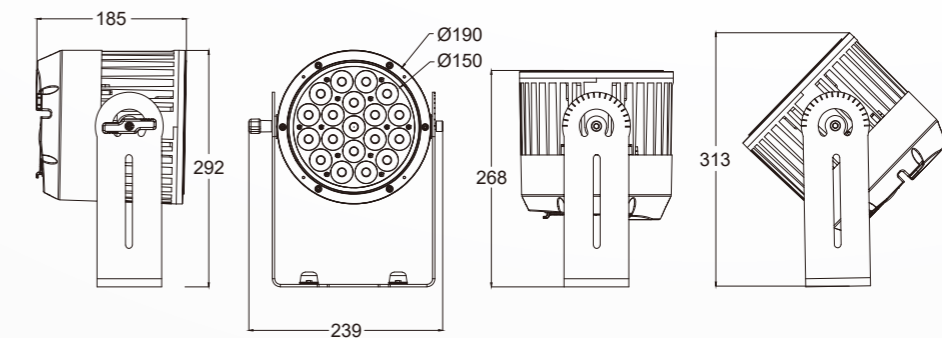

## OPTIONAL ACCESSORIES

DMX Cable IP  
OMEGA  
Accessory holder  
Barndoor  
Tophut  
Diffuser(15°x1°,30°,50°,60°)

Barndoor

Tophut

Accessory holder

Diffuser

## DIMENSION

## PHOTOMETRIC